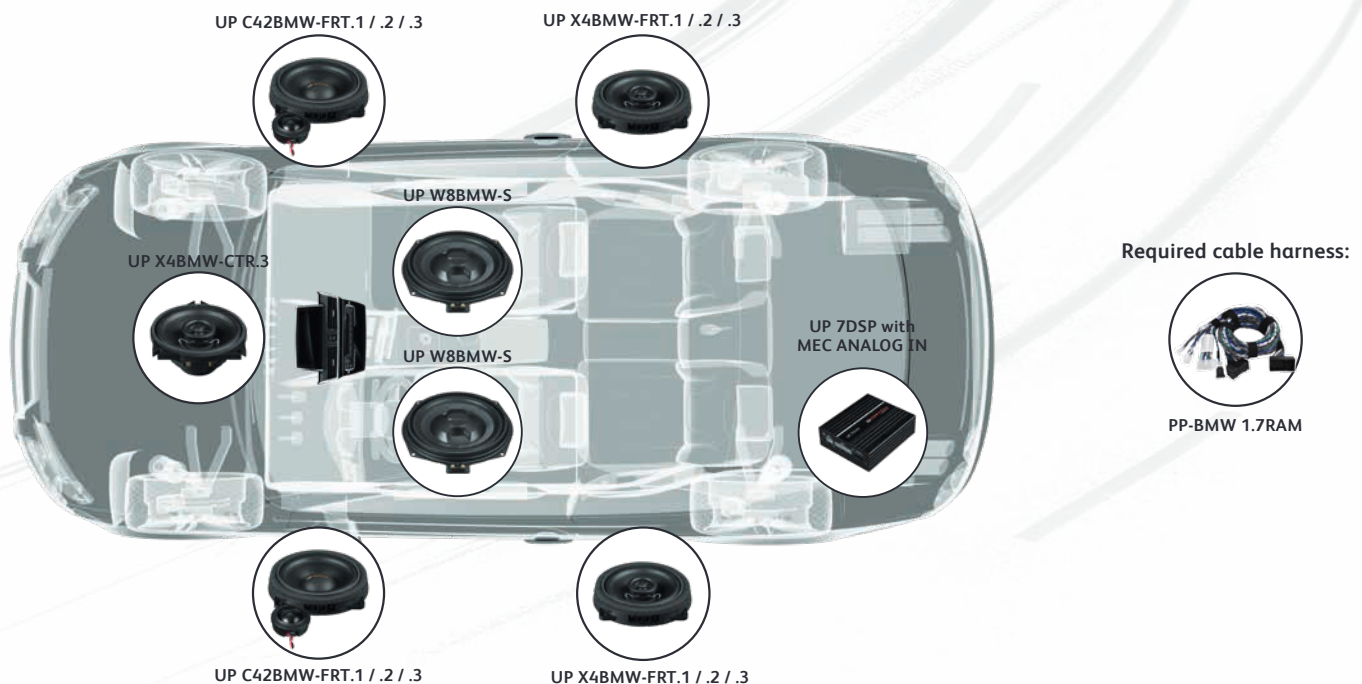

Component recommendations

Manufacturing year	Factory soundsystem	DSP amplifier	MATCH cable harness	Under-seat subwoofers
After mid 2019**	RAM*** + STEREO	UP 7DSP with MEC ANALOG IN	PP-BMW 1.7RAM	UP W8BMW-S
	RAM*** + HiFi (Option 676)	UP 7DSP with MEC ANALOG IN	PP-BMW 1.7RAM	UP W8BMW-S
Until mid 2019 **	STEREO	UP 7DSP	PP-AC 13A + PP-ISO 5m + *	UP W8BMW-S
	STEREO	M 5DSP MK2	PP-AC 13A + PP-ISO 5m + *	MW 8BMW-D
	STEREO	PP 62DSP	PP-AC 13A + PP-ISO 5m + *	MW 8BMW-D
	STEREO	PP 86DSP	PP-AC 13A + PP-ISO 5m + *	MW 8BMW-D
	HiFi (Option 676)	UP 7BMW	Cable harness included	UP W8BMW-S

* + additional speaker wires from the DSP amplifier to the under-seat subwoofers (MW 8BMW-D requires 2x +/- speaker wires each!)

** Car specific information can be found online at: <https://www.audiotec-fischer.de/en/matchdatabase/adapterIndex>

*** RAM = Receiver Audio Module

Application example for vehicles with RAM** and factory installed HiFi (Option 676) or STEREO soundsystem after mid 2019: