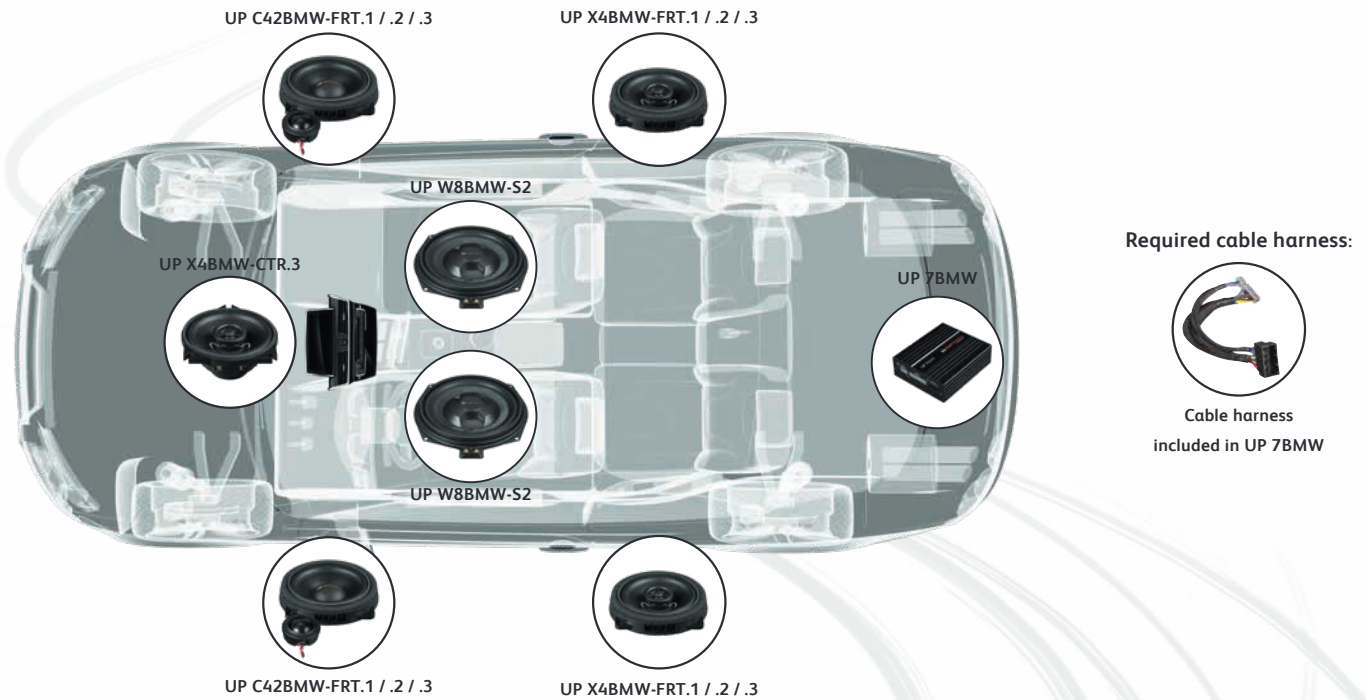

Application example for vehicles with factory installed HiFi (Option 676) soundsystem till mid 2019: